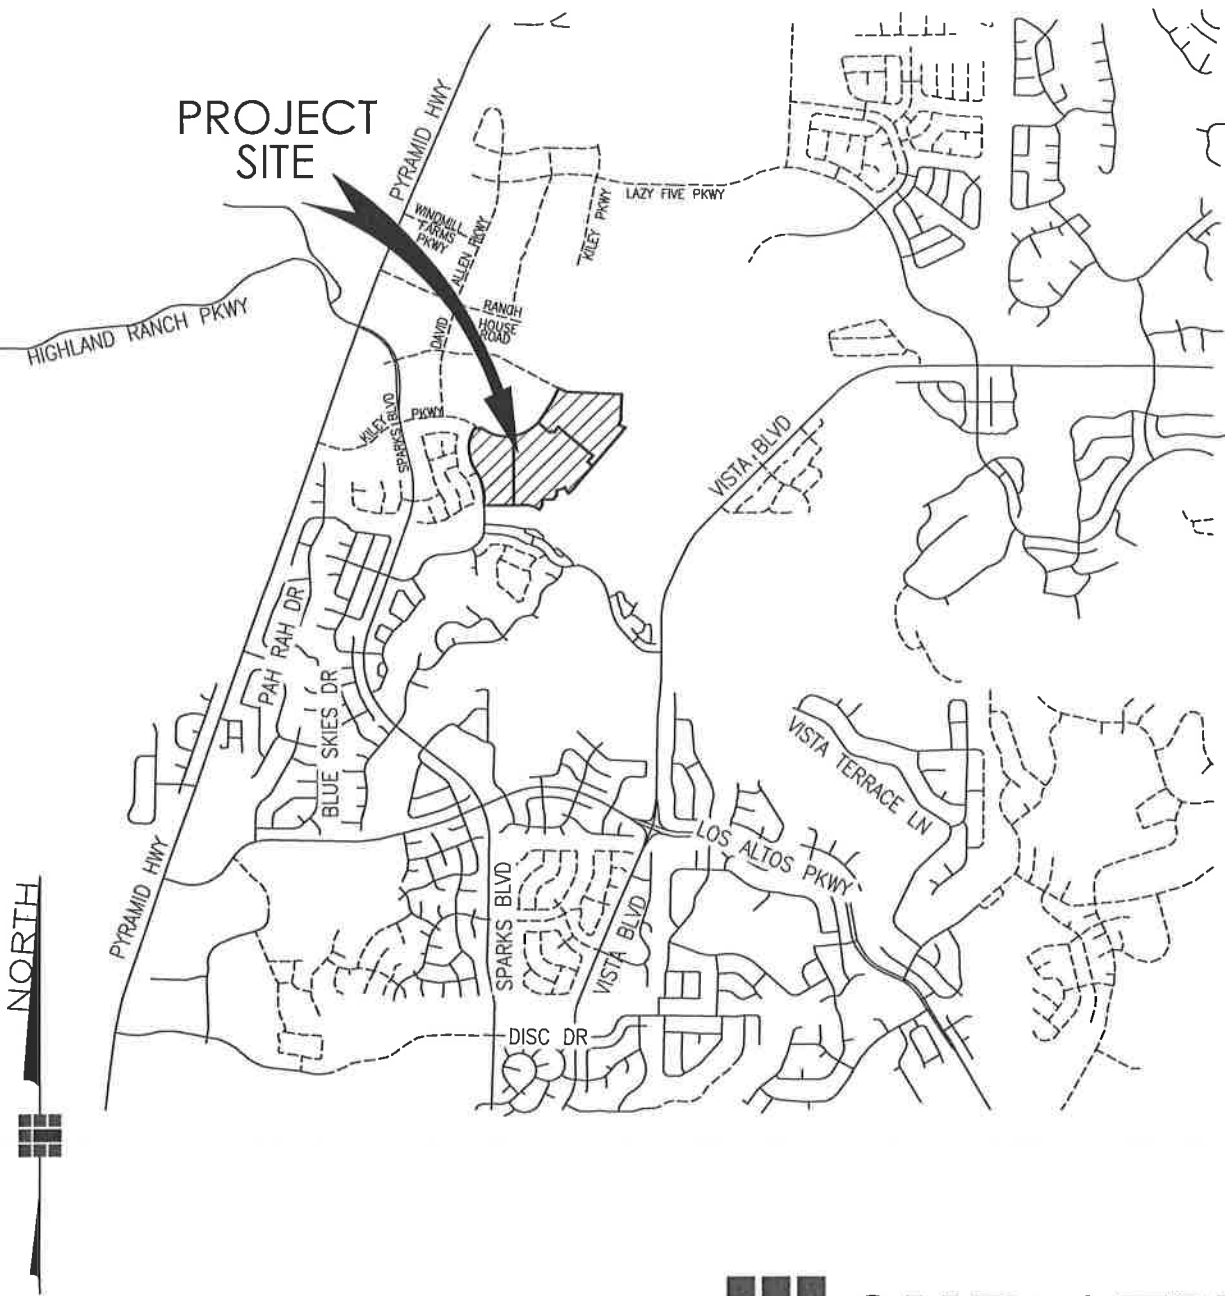

VICINITY MAP

KILEY RANCH NORTH PHASE 6 - VILLAGES 37A, 37B & 43
JULY 2016

CHRISTY
CORPORATION

1000 Kiley Pkwy | Sparks Nevada 89436

775.502.8552

SITE PLAN

KILEY RANCH NORTH PHASE 6 - VILLAGES 37A, 37B & 43

JULY 2016